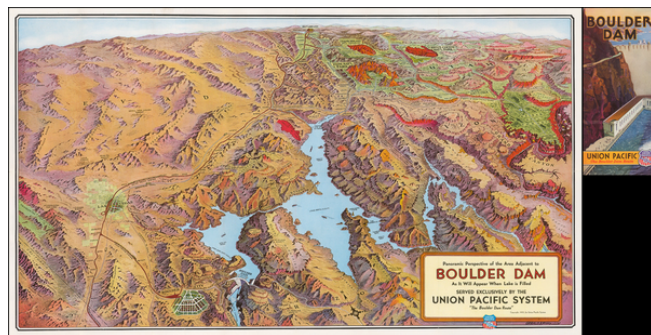

**Barry Lawrence Ruderman
Antique Maps Inc.**

7407 La Jolla Boulevard
La Jolla, CA 92037

www.raremaps.com

(858) 551-8500
blr@raremaps.com

**(Boulder Dam / Las Vegas) Panoramic Perspective of the Area Adjacent to Boulder Dam
As It Will Appear When Lake is Filled . . .**

Stock#: 53136
Map Maker: Eddy
Date: 1936
Place: Los Angeles
Color: Color
Condition: VG+
Size: 30 x 18 inches
Price: \$295.00

Description:

Boulder Dam & Environs

Striking panoramic view of the Nevada, Utah, and Arizona desert, from Las Vegas to the Grand Canyon, published by the Union Pacific Railroad.

The map extends east to the Union Pacific Grand Canyon Lodge on the north rim of the Grand Canyon. To the west, Las Vegas is shown.

In the north, Bryce Canyon and Zion appear.

Detailed Condition: