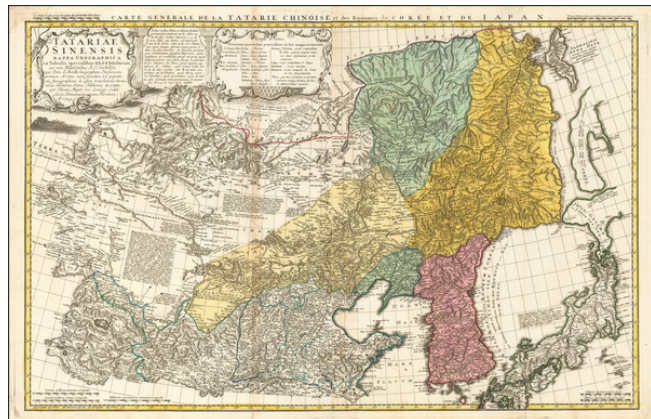

Stock#: 53115
Map Maker: Mayer
Date: 1749
Place: Nuremberg
Color: Hand Colored
Condition: VG
Size: 21.5 x 16.5 inches
Price: \$ 950.00

Description:

A scarce and interesting regional map of Chinese Tartary, extending from the Gobi Desert in the West to Mongolia in the East.

Includes extensive notes and explanations in Latin. Based upon D'Anville's seminal work in 1732 map.

The map Includes far western China and Mongolia, Japan, Korea and Manchuria. Dense with old place names, routes, rivers and general topography. Numerous points of Latin text in the map address subjects from Mongolians to the great Gobi Desert (here "Cobi").