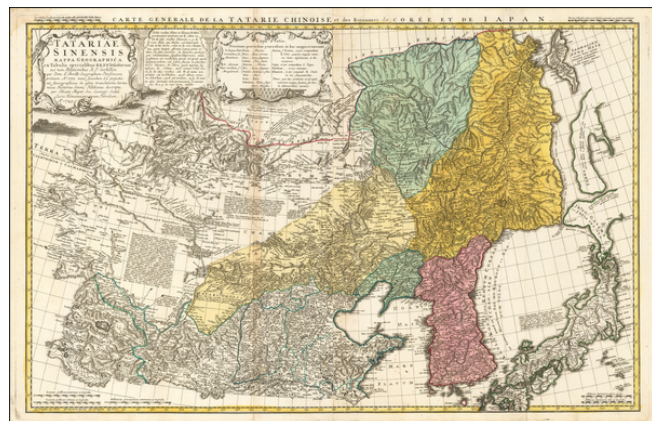

Stock#: 53115
Map Maker: Mayer
Date: 1749
Place: Nuremberg
Color: Hand Colored
Condition: VG
Size: 21.5 x 16.5 inches
Price: \$1,200.00

Description:

A scarce and interesting regional map of Chinese Tartary, extending from the Gobi Desert in the West to Mongolia in the East.

Includes extensive notes and explanations in Latin. Based upon D'Anville's seminal work in 1732 map.

The map Includes far western China and Mongolia, Japan, Korea and Manchuria. Dense with old place names, routes, rivers and general topography. Numerous points of Latin text in the map address subjects from Mongolians to the great Gobi Desert (here "Cobi").