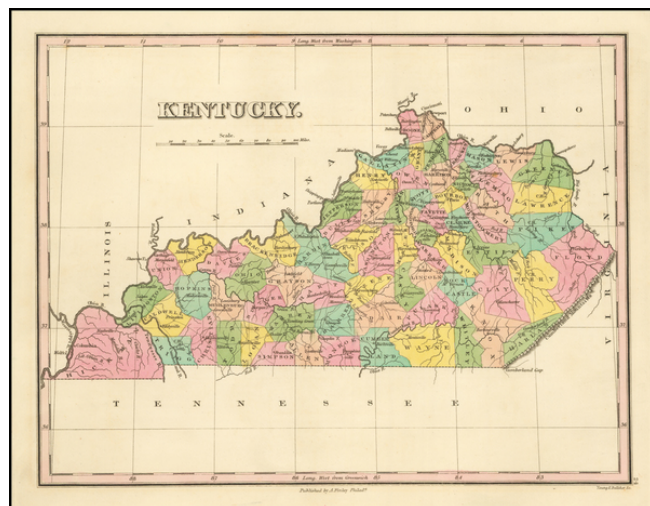

Barry Lawrence Ruderman Antique Maps Inc.

7407 La Jolla Boulevard
La Jolla, CA 92037

www.raremaps.com

(858) 551-8500
blr@raremaps.com

Kentucky

Stock#: 53066
Map Maker: Finley
Date: 1824
Place: Philadelphia
Color: Hand Colored
Condition: VG+
Size: 11 x 9 inches
Price: \$95.00

Description:

Striking map of Kentucky from Finley's General Atlas, colored by counties and showing towns, roads, rivers, mountains and other geographical features.

Detailed Condition: