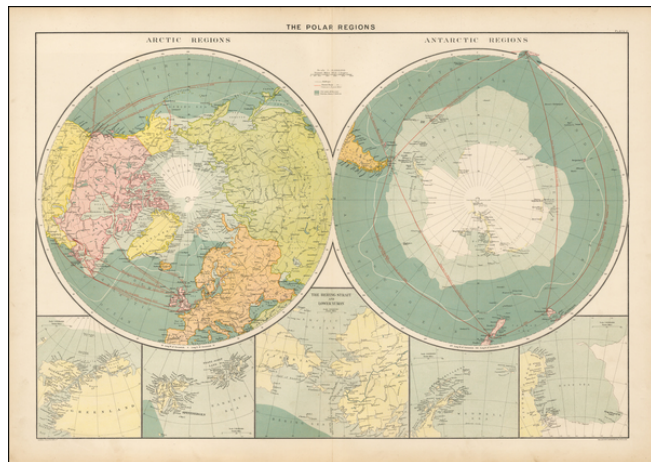

Barry Lawrence Ruderman Antique Maps Inc.

7407 La Jolla Boulevard
La Jolla, CA 92037

www.raremaps.com

(858) 551-8500
blr@raremaps.com

The Polar Regions (Arctic Regions and Antarctic Regions)

Stock#: 53033
Map Maker: Philip & Son
Date: 1915
Place: London
Color: Color
Condition: VG+
Size: 27 x 19 inches
Price: SOLD

Description:

Detailed map of the polar regions on a hemispheric projection, with smaller inset maps of various smaller parts of the Polar regions.

This is an early edition of the map pre-dating the addition of a list of polar explorers in the upper corners of the map. The top center inset map is also not yet included.