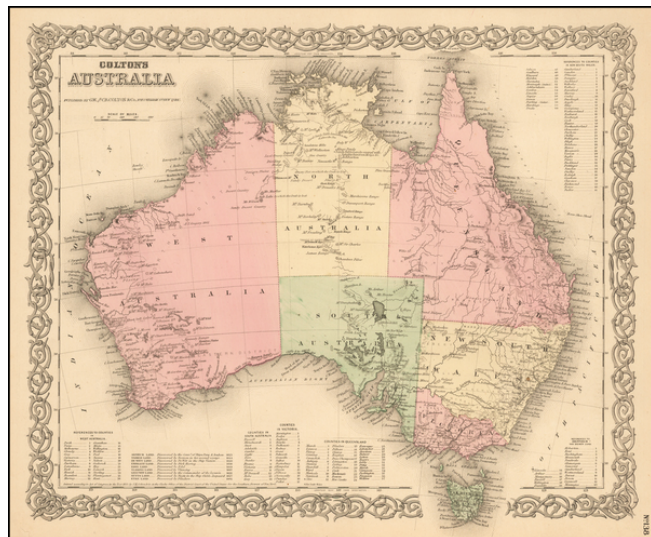

Barry Lawrence Ruderman Antique Maps Inc.

7407 La Jolla Boulevard
La Jolla, CA 92037

www.raremaps.com

(858) 551-8500
blr@raremaps.com

Colton's Australia

Stock#: 53029
Map Maker: Colton
Date: 1872
Place: New York
Color: Hand Colored
Condition: VG+
Size: 15 x 12 inches
Price: \$ 145.00

Description:

Highly detailed map of Australia, colored by provinces.

Includes a key showing the various counties in each of the provinces. Shows towns, rivers, lakes, mountains, islands, etc. The interior is still highly primitive and unknown.

Decorative border. A terrific regional map, from one of the most prolific American mapmakers of the mid-19th Century.

Detailed Condition: