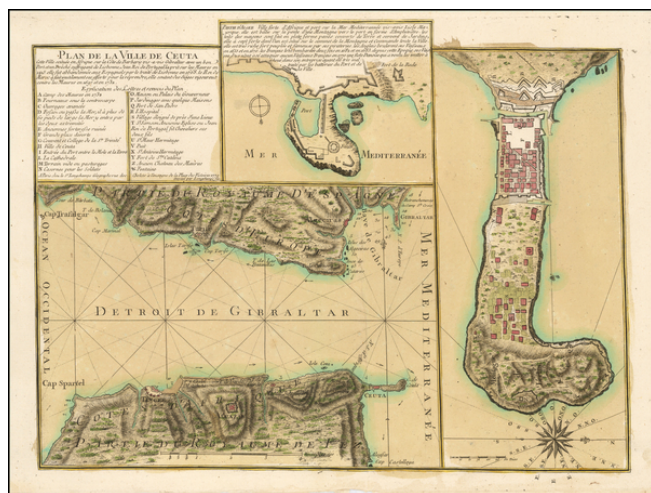

## Plan de la Ville de Ceuta Cette Ville scituee en Afrique sur la Cote de Barbarie vis-a-vis Gibraltar . . .

**Stock#:** 52998  
**Map Maker:** Longchamps  
**Date:** 1779  
**Place:** Paris  
**Color:** Hand Colored  
**Condition:** VG+  
**Size:** 14 x 18 inches  
**Price:** SOLD

### Description:

Rare separately published map of Ceuta, published in Paris by Longchamps.

The map includes a detailed look at the fortifications around the Port and Fanal, a detailed depiction of the fortifications on the peninsula and a large map showing Ceuta's placement in the Straits of Gibraltar (with the coastline extending to Tangiers and beyond in northern Morocco).

A finely colored example of this rare map.