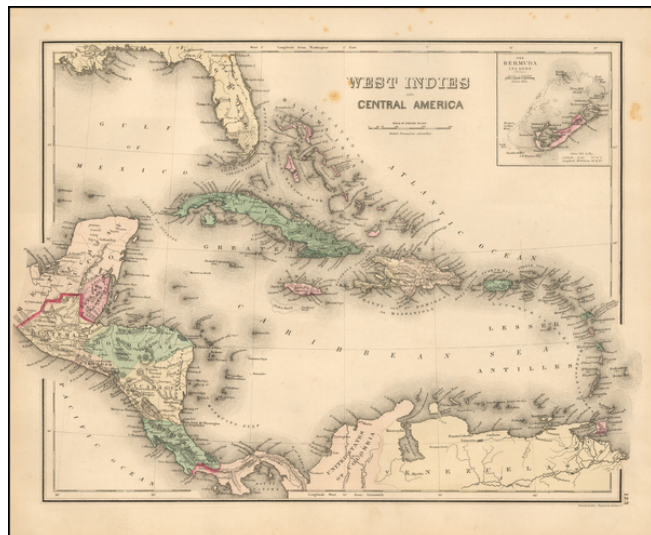

**Barry Lawrence Ruderman  
Antique Maps Inc.**

7407 La Jolla Boulevard  
La Jolla, CA 92037

[www.raremaps.com](http://www.raremaps.com)

(858) 551-8500  
[blr@raremaps.com](mailto:blr@raremaps.com)

---

**West Indies and Central America [Bermuda inset]**

**Stock#:** 52978  
**Map Maker:** Gray  
**Date:** 1875  
**Place:** Philadelphia  
**Color:** Hand Colored  
**Condition:** VG  
**Size:** 16 x 12 inches  
**Price:** SOLD

**Description:**

Detailed map of Central America and the Caribbean, hand colored by islands. Includes inset of Bermuda.