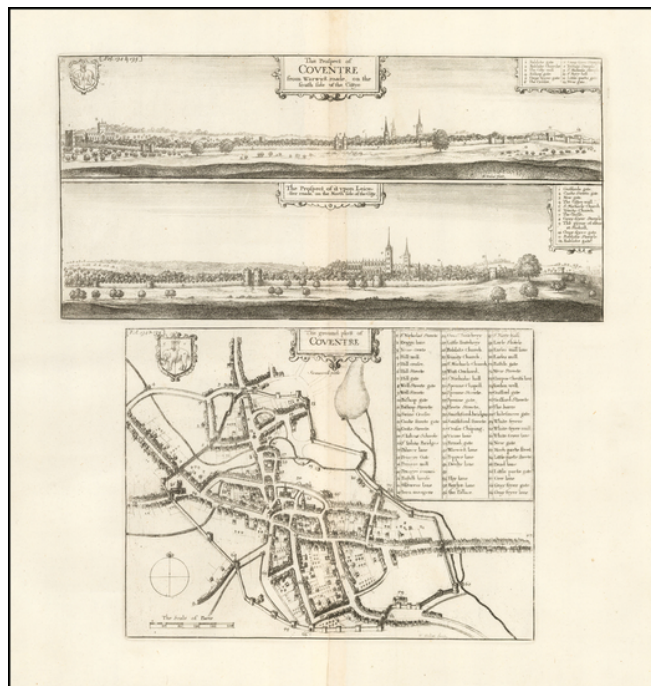

Barry Lawrence Ruderman Antique Maps Inc.

7407 La Jolla Boulevard
La Jolla, CA 92037

www.raremaps.com

(858) 551-8500
blr@raremaps.com

(Coventry) The Prospect of Coventre from Warwick road on the south side of the Cittye / The Prospect of it upon Leicester road on the North side of the City / The ground plott of Coventre

Stock#: 52960
Map Maker: Hollar
Date: 1656 circa
Place: London
Color: Uncolored
Condition: VG
Size: 12.5 x 11.5 inches
Price: SOLD

Description:

Fine set of views and a town plan of Coventry, from Dugdale's *Warwickshire*, first published in 1656.

The majority of the engraving work was undertaken by Wenceslaus Hollar.

Detailed Condition: