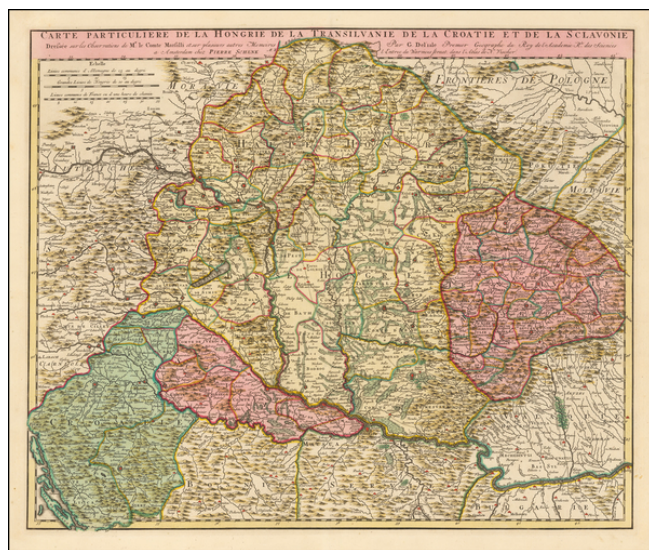

Barry Lawrence Ruderman Antique Maps Inc.

7407 La Jolla Boulevard
La Jolla, CA 92037

www.raremaps.com

(858) 551-8500
blr@raremaps.com

Carte Particuliere de la Hongrie de la Transilvanie et de la Croatie et de la Sclavonie Dressees Observations de Mr. le Comte Marsilli . . .

Stock#: 52952
Map Maker: Schenk
Date: 1720 circa
Place: Amsterdam
Color: Hand Colored
Condition: VG+
Size: 19.5 x 22.5 inches
Price: \$375.00

Description:

Finely colored map centered on Slovenia and covering parts of Croatia, Bosnia, Serbia, Bulgaria, Transylvania, Romania, Western Austria, Hungary, Moldova and southern Ukraine (then Poland).

The map highlights boundaries, towns, rivers, and several major roads in the region, based upon earlier maps by Guillaume De L'Isle and Nicolas Visscher.

Detailed Condition: