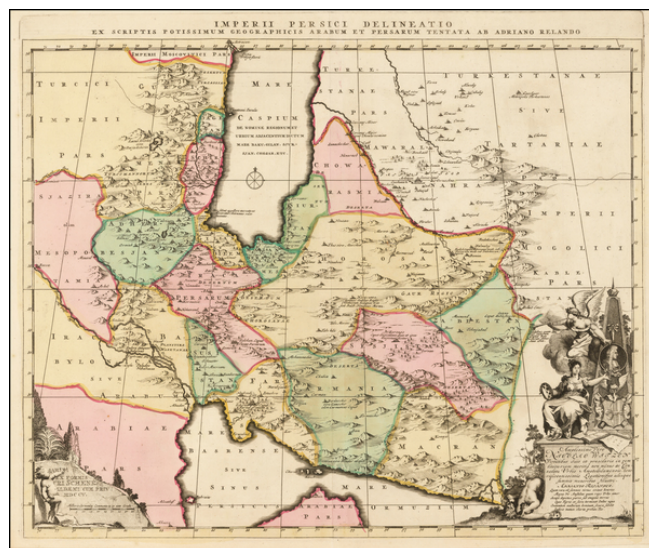

Barry Lawrence Ruderman Antique Maps Inc.

7407 La Jolla Boulevard
La Jolla, CA 92037

www.raremaps.com

(858) 551-8500
blr@raremaps.com

Imperii Persici Delineatio Ex Scriptis Potissimum Goographicis Arabum et Persarum Tentata Ab Adriano Relando

Stock#: 52945
Map Maker: Schenk
Date: 1700 circa
Place: Amsterdam
Color: Hand Colored
Condition: VG+
Size: 17.5 x 22 inches
Price: SOLD

Description:

Scarced separately published map of the Persian Empire, based upon the writings of the Dutch Orientalist Adrian Reland.

The map is the result of Reland's compilation of many of the most important contemporary and early works on the Persian Empire.

The map provides one of the most unique and detailed maps of the Persian Empire, at the beginning of the 18th Century.