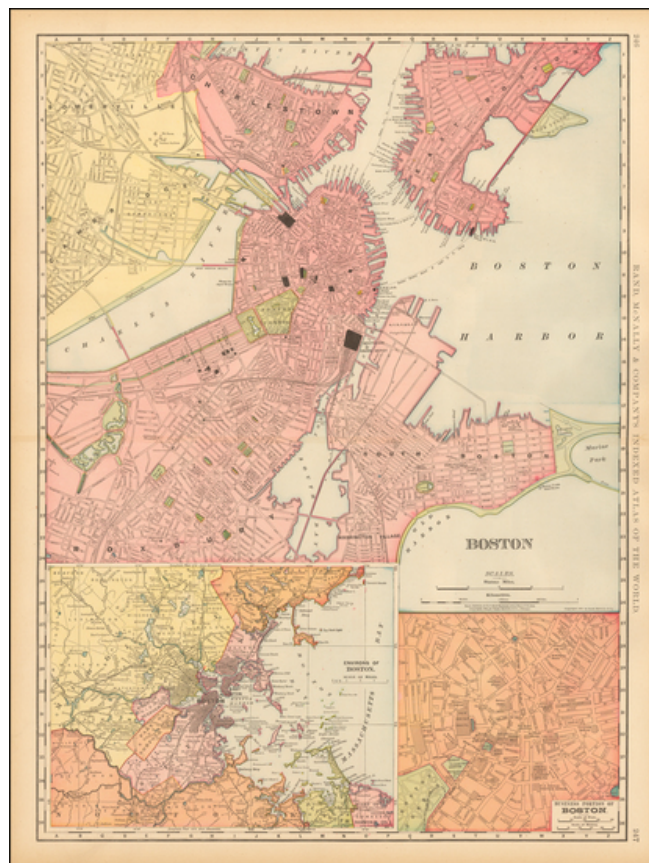

Barry Lawrence Ruderman Antique Maps Inc.

7407 La Jolla Boulevard
La Jolla, CA 92037

www.raremaps.com

(858) 551-8500
blr@raremaps.com

Boston

Stock#: 52825
Map Maker: Rand McNally & Company
Date: 1909
Place: Chicago
Color: Color
Condition: VG+
Size: 26 x 19 inches
Price: SOLD

Description:

Highly detailed large format city map of Boston, showing streets, wharfs, buildings, railway lines and stations and other places of interest. Includes large inset of Boston and Environs and second inset of the Business Portion of Boston.

The best large format atlas map of the era.

Detailed Condition:

Drawer Ref: Rand McNally
(Misc. 4)

Stock#: 52825