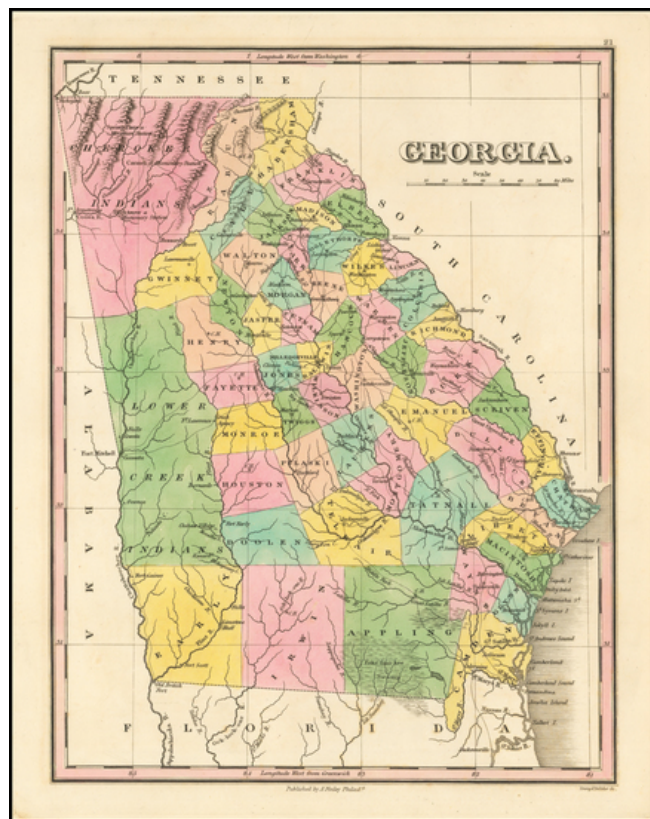

Barry Lawrence Ruderman Antique Maps Inc.

7407 La Jolla Boulevard
La Jolla, CA 92037

www.raremaps.com

(858) 551-8500
blr@raremaps.com

Georgia

Stock#: 52797
Map Maker: Finley
Date: 1824
Place: Philadelphia
Color: Hand Colored
Condition: VG+
Size: 11 x 9 inches
Price: SOLD

Description:

Striking map of the state of Georgia from Finley's *Universal Atlas*, first published in 1824.

The map is hand colored by counties and showing towns, roads, rivers, mountains and other geographical features.

Early county configurations. In the northwest, the Cherokee Indian and Creek Indian lands are still denoted.

Detailed Condition: