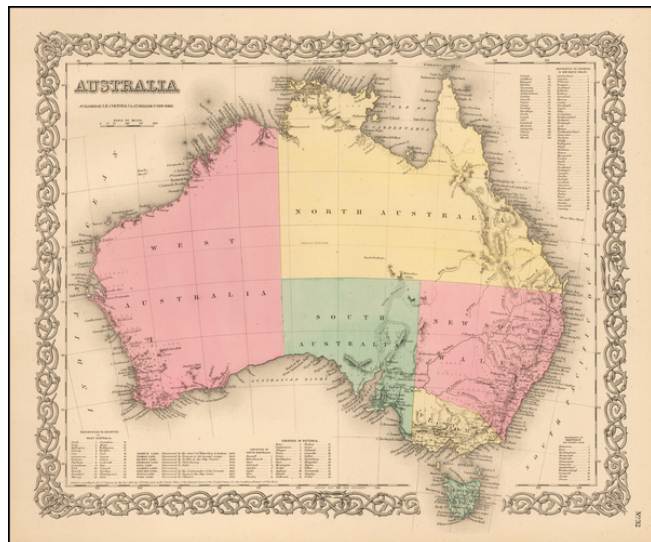

Barry Lawrence Ruderman Antique Maps Inc.

7407 La Jolla Boulevard
La Jolla, CA 92037

www.raremaps.com

(858) 551-8500
blr@raremaps.com

Australia

Stock#: 52776
Map Maker: Colton
Date: 1856
Place: New York
Color: Hand Colored
Condition: VG+
Size: 15 x 12 inches
Price: SOLD

Description:

Highly detailed map of Australia, colored by provinces. Includes a key showing the various counties in each of the provinces.

Shows towns, rivers, lakes, mountains, islands, etc. The interior is still highly primitive and unknown. Decorative border. A terrific regional map, from JH Colton, one of the most prolific American mapmakers of the mid-19th Century.