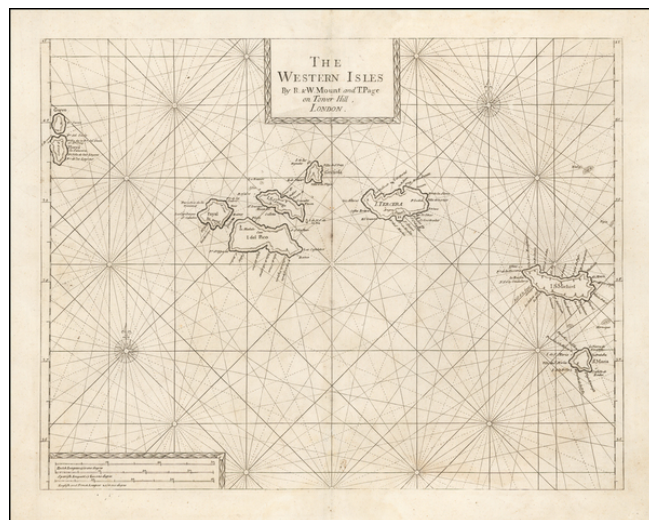

**Barry Lawrence Ruderman
Antique Maps Inc.**

7407 La Jolla Boulevard
La Jolla, CA 92037

www.raremaps.com

(858) 551-8500
blr@raremaps.com

(Azores) The Western Isles . . .

Stock#: 52772
Map Maker: Page & Mount
Date: 1729 circa
Place: London
Color: Uncolored
Condition: VG+
Size: 19 x 14.5 inches
Price: \$345.00

Description:

An Early English Sea Chart of the Azores

Fine early chart of the Azores, which appeared in the *English Pilot First Part, Southern Navigation*.

Detailed Condition: