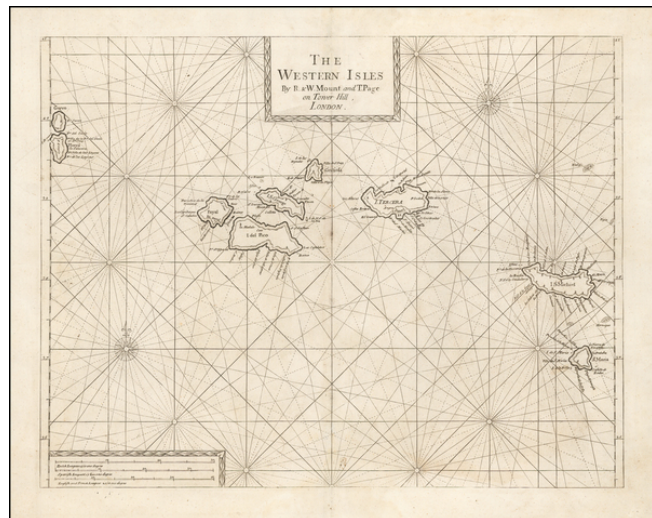

**Barry Lawrence Ruderman  
Antique Maps Inc.**

7407 La Jolla Boulevard  
La Jolla, CA 92037

www.raremaps.com

(858) 551-8500  
blr@raremaps.com

**(Azores) The Western Isles . . .**

**Stock#:** 52772  
**Map Maker:** Page & Mount  
**Date:** 1729 circa  
**Place:** London  
**Color:** Uncolored  
**Condition:** VG+  
**Size:** 19 x 14.5 inches  
**Price:** \$ 345.00

**Description:**

***An Early English Sea Chart of the Azores***

Fine early chart of the Azores, which appeared in the *English Pilot First Part, Southern Navigation*.

**Detailed Condition:**