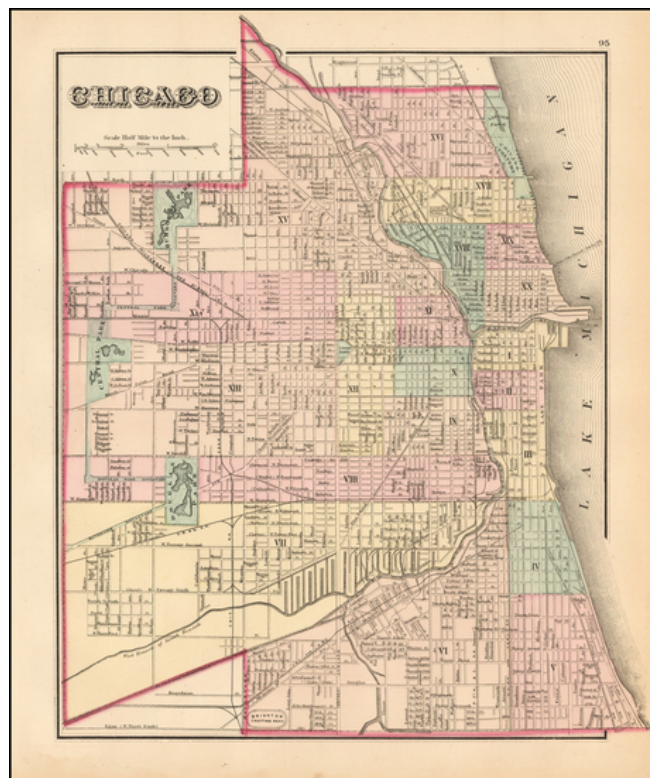

Barry Lawrence Ruderman Antique Maps Inc.

7407 La Jolla Boulevard
La Jolla, CA 92037

www.RareMaps.com

(858) 551-8500
blr@RareMaps.com

Chicago

Stock#: 52711
Map Maker: Gray
Date: 1875
Place: Philadelphia
Color: Hand Colored
Condition: VG+
Size: 15.5 x 12.5 inches
Price: SOLD

Description:

Detailed map of Chicago, colored by wards.

Shows streets, squares, public buildings, parks, and a host of other details.

Detailed Condition: