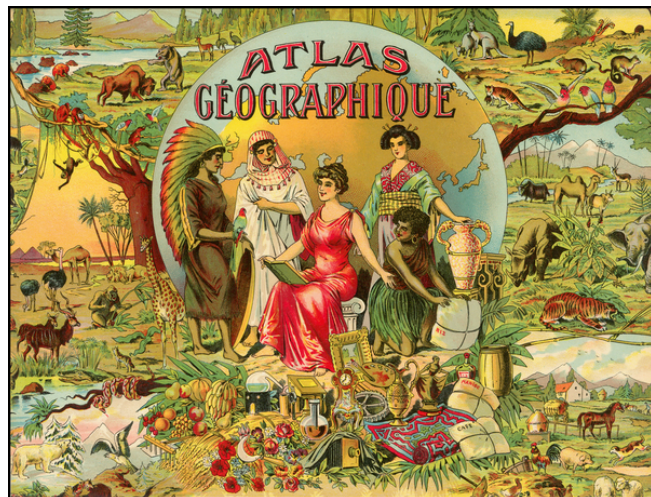

**Barry Lawrence Ruderman  
Antique Maps Inc.**

7407 La Jolla Boulevard  
La Jolla, CA 92037

www.RareMaps.com

(858) 551-8500  
blr@RareMaps.com

**[Decorative Title] Atlas Geographique**

**Stock#:** 52703  
**Map Maker:** Saussine  
**Date:** 1890 circa  
**Place:** Paris  
**Color:** Color  
**Condition:** VG+  
**Size:** 13.5 x 10 inches  
**Price:** SOLD

**Description:**

Fine example of the illustrated map intended as the cover art for a Saussine map puzzle, issued at the end of the 19th Century in Paris.

Europe is at the center of the allegorical representation of the five continents. Each continent and its indigenous elements are represented in the scenery around the world map.