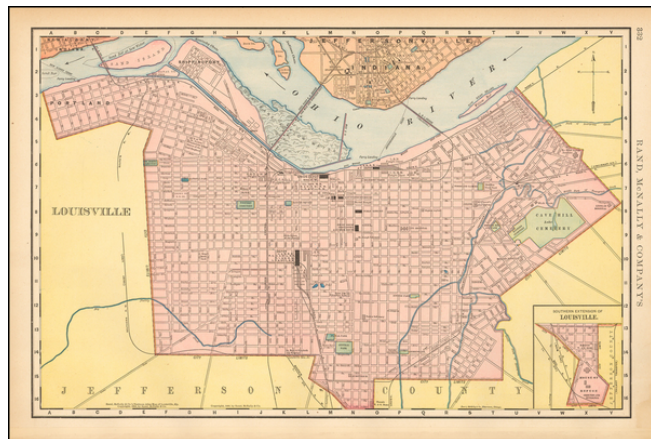

## Map of Louisville

**Stock#:** 52650  
**Map Maker:** Rand & McNally  
**Date:** 1899  
**Place:** Chicago  
**Color:** Color  
**Condition:** VG+  
**Size:** 13 x 19 inches  
**Price:** \$75.00

### Description:

Large format highly detailed map of Louisville, Kentucky.

The best large format map of Louisville to appear in a 19th Century Commercial Atlas.

A fine example of this highly detailed map, from *Rand McNally's Indexed Atlas of the World*, perhaps the best large format late 19th Century Atlas published in America.