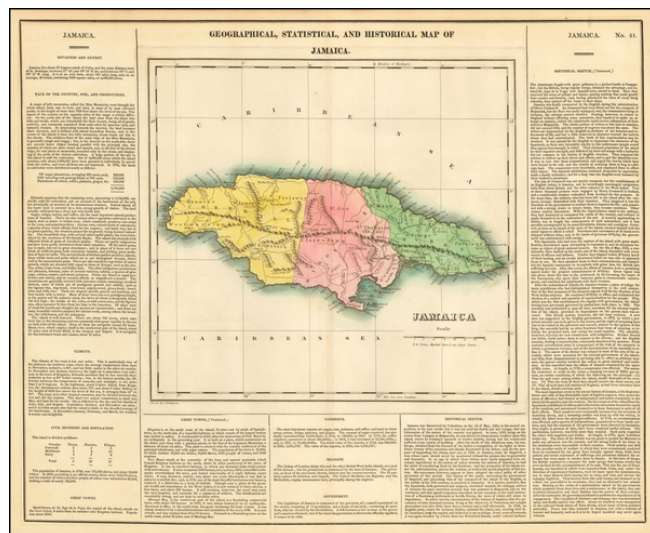

## Geographical, Statistical and Historical Map of Jamaica

**Stock#:** 52649  
**Map Maker:** Carey & Lea  
**Date:** 1823  
**Place:** Philadelphia  
**Color:** Hand Colored  
**Condition:** VG+  
**Size:** 21 x 16.5 inches  
**Price:** \$55.00

### Description:

Nice detailed map of Jamaica from the second edition of Carey & Lea's Atlas.

One of the most detailed maps of the Bahama Islands to appear in a commercial atlas.

Lengthy narrative text below includes details about the islands, climates, towns, soils, government and history of each.

Increasingly rare on the market. Carey & Lea's Atlas is highly prized not only for its cartographic information but the marvelous information about each of the states and territories which is included.

The atlas was issued in 6 editions in English, French and German between 1822 and 1827.