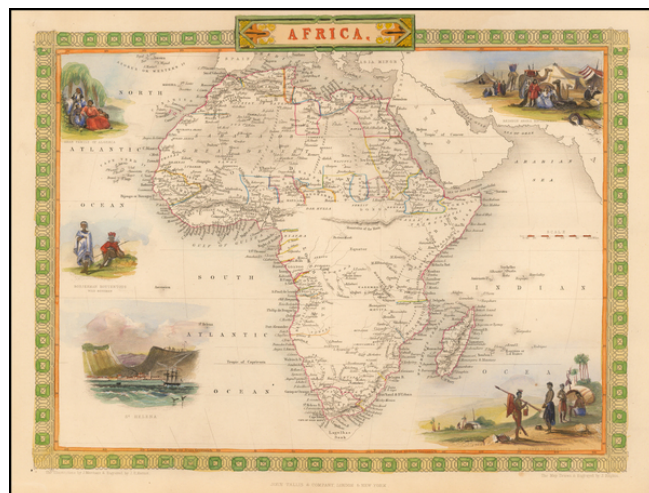

Barry Lawrence Ruderman Antique Maps Inc.

7407 La Jolla Boulevard
La Jolla, CA 92037

www.RareMaps.com

(858) 551-8500
blr@RareMaps.com

Africa

Stock#: 52599
Map Maker: Tallis
Date: 1851
Place: London
Color: Hand Colored
Condition: VG+
Size: 13 x 9.5 inches
Price: \$295.00

Description:

Fine full color example of this marvelous map of Africa.

Decorative vignettes show a Bedouin Arabs Encampment, Korranna Hottentots, St. Helena, Bosjesman Hottentots Wild Bushmen, and an Arab Family of Algeria.

Engraved for *R. Montgomery Martin's Illustrated Atlas*.

Tallis was one of the last great decorative map makers. His maps are prized for the wonderful vignettes of indigenous scenes, people, etc.

Detailed Condition: