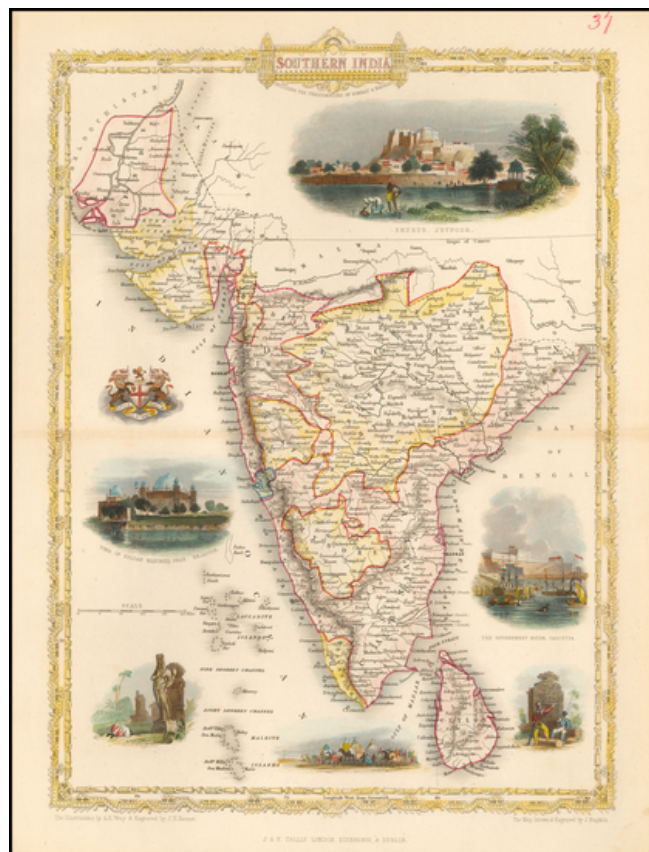

Barry Lawrence Ruderman Antique Maps Inc.

7407 La Jolla Boulevard
La Jolla, CA 92037

www.raremaps.com

(858) 551-8500
blr@raremaps.com

Southern India

Stock#: 52572
Map Maker: Tallis
Date: 1851
Place: London
Color: Hand Colored
Condition: VG+
Size: 13 x 9.5 inches
Price: SOLD

Description:

Striking full color example of this decorative map of India, including decorative vignettes.

The map extends to the Indus and the Bay of Bengal. Decorative vignettes of the Government House in Calcutta, Tomb of Sultan Mahomed Shah, Bejapoor, Seal of the East India Company, Shuhur Jeypoor and three other vignettes. Engraved for *R. Montgomery Martin's Illustrated Atlas*. Tallis was one of the last great decorative map makers. His maps are prized for the wonderful vignettes of indigenous scenes, people, etc.