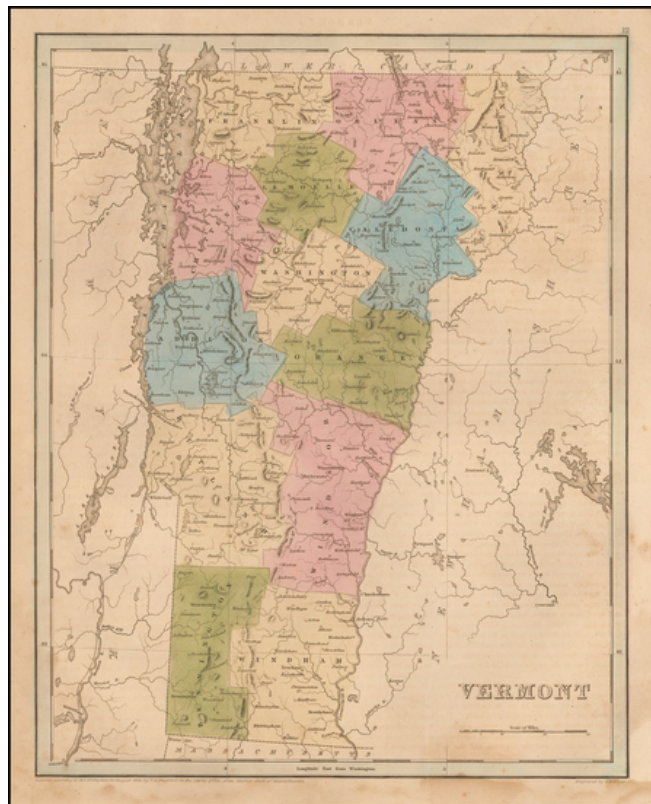

Barry Lawrence Ruderman Antique Maps Inc.

7407 La Jolla Boulevard
La Jolla, CA 92037

www.raremaps.com

(858) 551-8500
blr@raremaps.com

Vermont

Stock#: 52556
Map Maker: Bradford
Date: 1838
Place: Boston
Color: Outline Color
Condition: VG
Size: 14 x 11.5 inches
Price: SOLD

Description:

Nice map of Vermont from Bradford's Universal Atlas.

The map is hand colored by counties and shows towns, roads, rivers, mountains and other geographical features.

Detailed Condition: