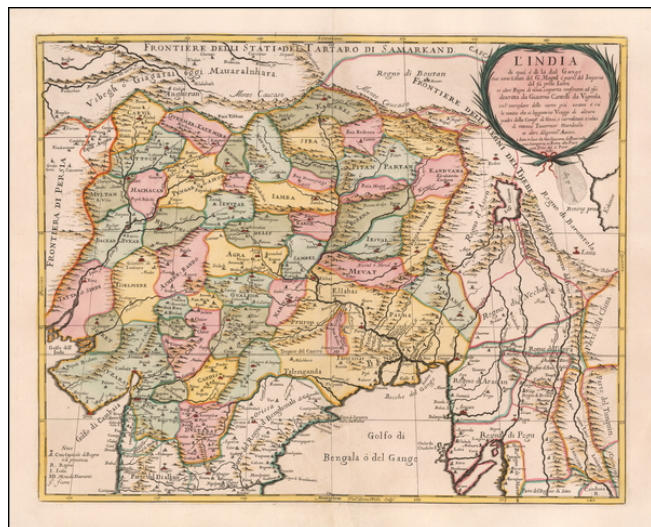

## L'India di qua' e di la dal Gange oue sono li Stati del Mogol e' parte del Imperio del fu prte Ianni et altri Regni di nova scoperti . . . 1682

**Stock#:** 52533  
**Map Maker:** Rossi / Cantelli da Vignola  
**Date:** 1682  
**Place:** Rome  
**Color:** Hand Colored  
**Condition:** VG+  
**Size:** 21 x 17 inches  
**Price:** SOLD

### Description:

Nice example of the Cantelli-Rossi map of Northern India, Pakistan, Afghanistan and Tibet.

The title carries a dedication to Jean-Baptiste Tavernier. Along the northern frontier, the map extends to Cabul, Samarkand, Nupal, Boutan and Lassa. The sources of the Indus and Ganges Rivers are shown.