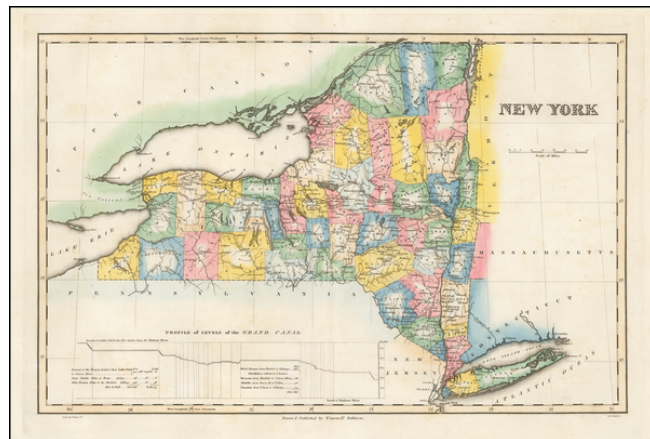

## New York

**Stock#:** 52477  
**Map Maker:** Lucas Jr.  
**Date:** 1825  
**Place:** Baltimore  
**Color:** Hand Colored  
**Condition:** VG  
**Size:** 18.5 x 12 inches  
**Price:** SOLD

### Description:

Fielding Lucas Jr.'s 1823 engraved map of the state of New York.

Attractively hand-colored by county.

The map shows a profile of the Erie Canal. The Canal had been started but was still two years away from completion when this map was printed.

### Fielding Lucas, Jr.

Fielding Lucas, Jr. (1781-1854) was a prominent American cartographer, engraver, artist, and public figure during the first half of the 19th century.

Lucas was born in Fredericksburg, Virginia and moved to Philadelphia as a teenager, before settling in Baltimore. There he launched a successful cartographic career. Lucas's first atlas was announced in early-to mid-1812, with production taking place between September 1812 and December of 1813, by which point the engravings were complete. Bound copies of the atlas -- *A new and elegant general atlas: Containing maps of each of the United States* -- were available early in the next year, beating Carey to market by about two months. Lucas later published *A General Atlas Containing Distinct Maps Of all the known Countries in the World* in the early 1820s.