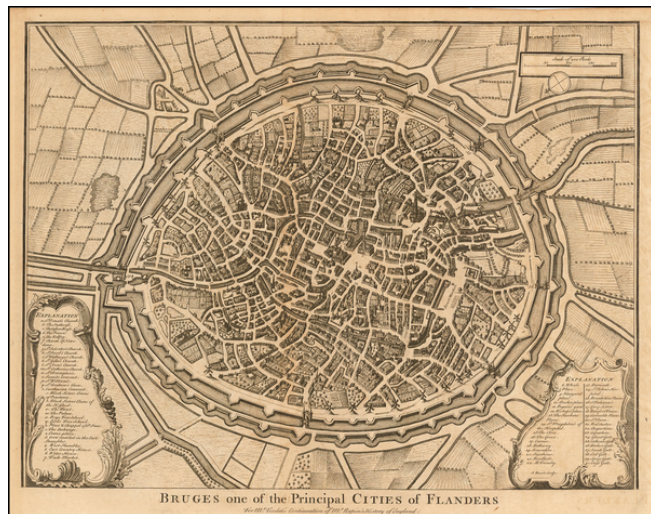

Barry Lawrence Ruderman Antique Maps Inc.

7407 La Jolla Boulevard
La Jolla, CA 92037

www.raremaps.com

(858) 551-8500
blr@raremaps.com

Bruges one of the Principal Cities of Flanders

Stock#: 52429
Map Maker: Rapin de Thoyras
Date: 1740
Place: London
Color: Uncolored
Condition: VG+
Size: 18.5 x 14 inches
Price: SOLD

Description:

Detailed plan of Bruges, illustrating the fortifications of the town during the War of Spanish Succession.

Detailed Condition: