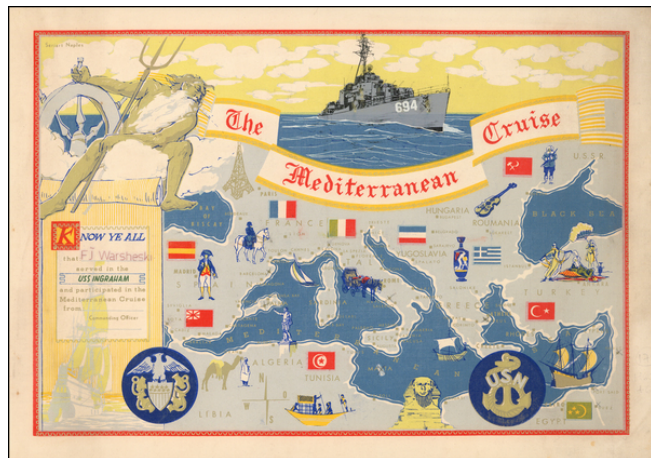

## (USS Ingham) The Mediterranean Sea

**Stock#:** 52425  
**Map Maker:** Seriart Naples  
**Date:** 1960 circa  
**Place:** Naples  
**Color:** Color  
**Condition:** VG  
**Size:** 23 x 15.5 inches  
**Price:** \$125.00

### Description:

Decorative placemat map, given away aboard the USS Ingham.