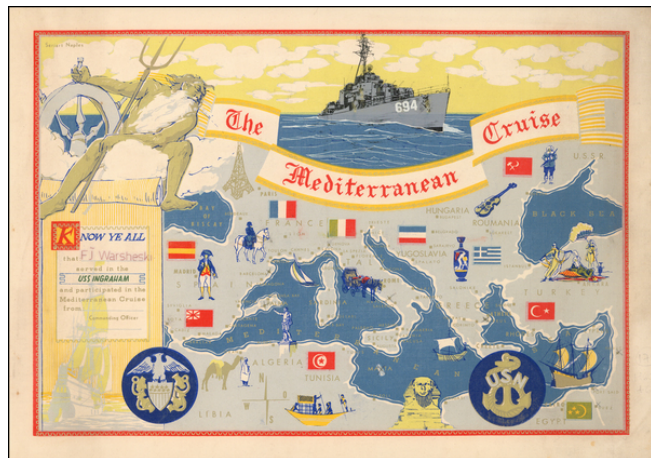

## (USS Ingham) The Mediterranean Sea

**Stock#:** 52425  
**Map Maker:** Seriart Naples  
**Date:** 1960 circa  
**Place:** Naples  
**Color:** Color  
**Condition:** VG  
**Size:** 23 x 15.5 inches  
**Price:** \$ 125.00

### Description:

Decorative placemat map, given away aboard the USS Ingham.