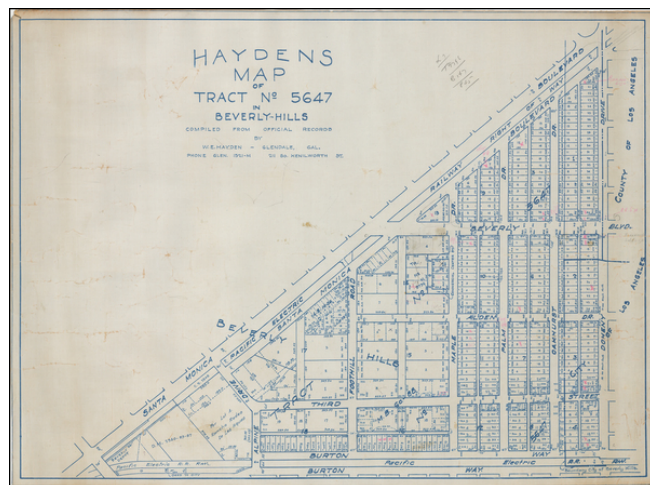

Barry Lawrence Ruderman Antique Maps Inc.

7407 La Jolla Boulevard
La Jolla, CA 92037

www.raremaps.com

(858) 551-8500
blr@raremaps.com

Hayden's Map of Tract No. 5647 in Beverly-Hills Compiled From Official Records . . .

Stock#: 52412bb
Map Maker: Hayden
Date: 1925 circa
Place: Beverly Hills
Color: Color
Condition: VG
Size: 24 x 18 inches
Price: SOLD

Description:

Detailed blue line map of Beverly Hills' Hayden Tract, showing the land south of Santa Monica Avenue, North of Burton Way and West of Doheny Way.

The map was used by an early developer and includes a number of lots marked with red X's (sold), etc.

One lot at the southwest corner still identifies the original rancho name, Rancho Rodeo de la Aguas.

Detailed Condition:

Blue line map, printed on drafting linen.