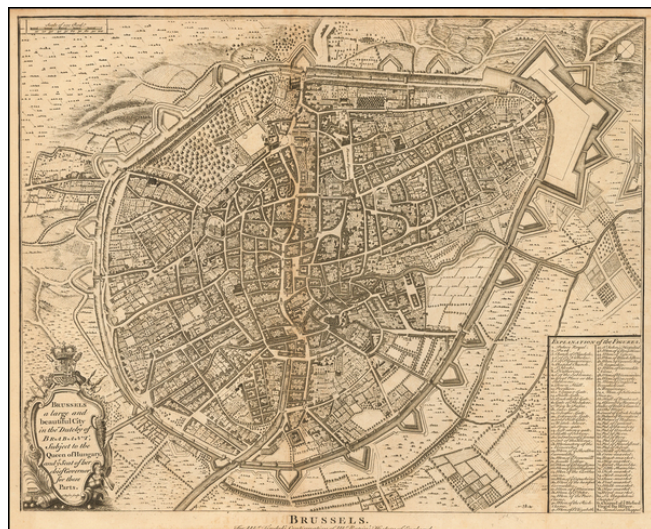

**Barry Lawrence Ruderman
Antique Maps Inc.**

7407 La Jolla Boulevard
La Jolla, CA 92037

www.raremaps.com

(858) 551-8500
blr@raremaps.com

Brussels a large and beautiful City in the Dutchy of Brabant, Subject to the Queen of Hungary, and ye Seat of her chief Governor for these Parts.

Stock#: 52401
Map Maker: Rapin de Thoyras
Date: 1746
Place: London
Color: Uncolored
Condition: VG+
Size: 18.5 x 15 inches
Price: \$ 175.00

Description:

Detailed plan of the city of Brussels, including fortifications, town plan, roads, farms, rivers and a decorative cartouche. From *Tindal's Continuation of Rapin's History*.