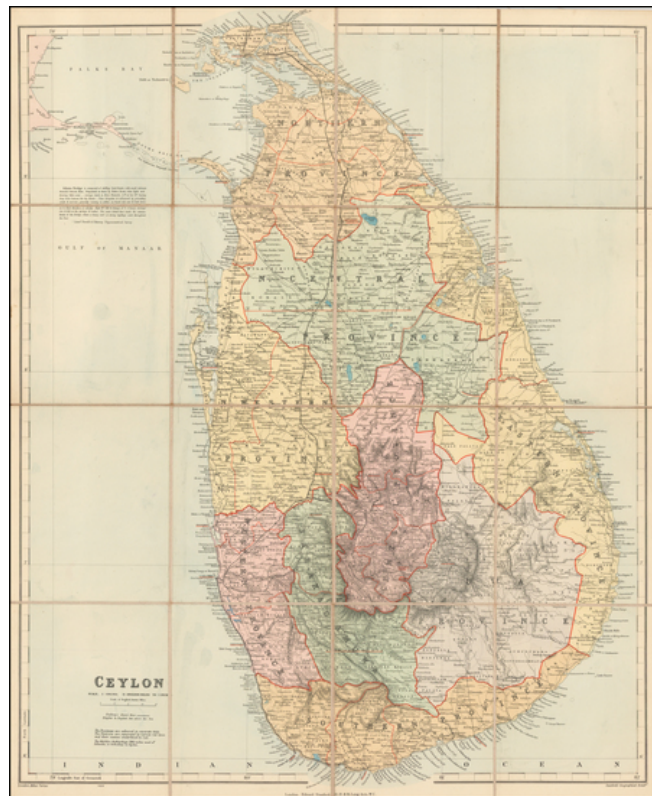

**Barry Lawrence Ruderman  
Antique Maps Inc.**

7407 La Jolla Boulevard  
La Jolla, CA 92037

www.raremaps.com

(858) 551-8500  
blr@raremaps.com

---

**Ceylon (separately published)**

**Stock#:** 52397  
**Map Maker:** Stanford  
  
**Date:** 1896  
**Place:** London  
**Color:** Color  
**Condition:** VG+  
**Size:** 18.5 x 23.5 inches  
  
**Price:** \$245.00

**Description:**

***Scarce separately published example***

Fine and highly detailed map of Ceylon, from Stanford's *London Atlas*.

Includes fine topographical details.

**Detailed Condition:**

Dissected and laid on linen.