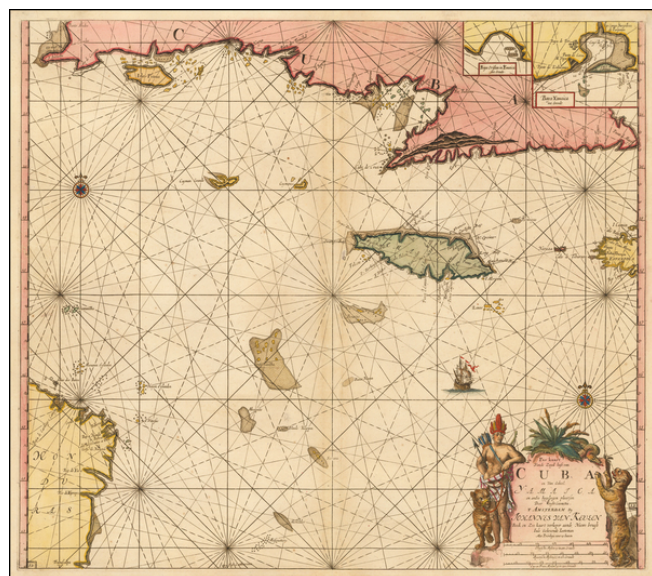

Barry Lawrence Ruderman Antique Maps Inc.

7407 La Jolla Boulevard
La Jolla, CA 92037

www.raremaps.com

(858) 551-8500
blr@raremaps.com

Pas kaart Vande Zuyd kust van Cuba en Van Geheel Yamaica en andre bygelegen plaatsen Door Vooght Geometra . . . [includes Cayman Islands]

Stock#: 52393
Map Maker: Van Keulen
Date: 1695 circa
Place: Amsterdam
Color: Hand Colored
Condition: VG+
Size: 23 x 20 inches
Price: \$1,800.00

Description:

Decorative full color example of Van Keulen's map centered on Jamaica and the Cayman Islands and showing most of Cuba, along with parts of Hispaniola and Honduras.

One of the most detailed treatments of the Cayman Islands to appear on a 17th Century Dutch sea chart.

Includes decorative cartouche with Indian and two tigers, sailing ship, two compass roses and rhumb lines.

Insets of Oristan Bay and Yamaica Bay.

Detailed Condition: