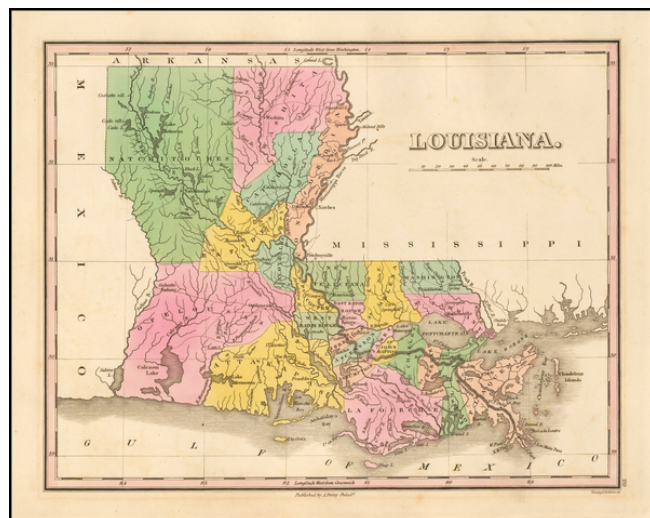

Barry Lawrence Ruderman Antique Maps Inc.

7407 La Jolla Boulevard
La Jolla, CA 92037

www.raremaps.com

(858) 551-8500
blr@raremaps.com

Louisiana

Stock#: 52384
Map Maker: Finley
Date: 1824
Place: Philadelphia
Color: Hand Colored
Condition: VG+
Size: 11 x 9 inches
Price: SOLD

Description:

Striking example of the first state of Finley's map of Louisiana, colored by parish and showing towns, roads, rivers, and other geographical features.

The map shows early parish configurations, with a number of Northern and Western parishes still not formed and East and West Feliciana are still shown. Various early notes.