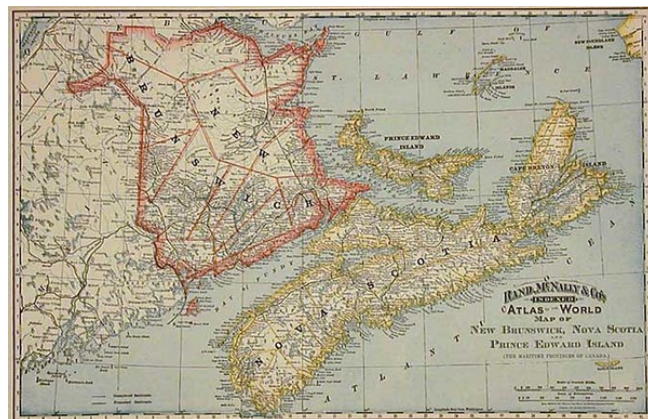

Barry Lawrence Ruderman Antique Maps Inc.

7407 La Jolla Boulevard
La Jolla, CA 92037

www.raremaps.com

(858) 551-8500
blr@raremaps.com

Map of New Brunswick, Nova Scotia and Prince Edward Island...

Stock#: 5237
Map Maker: Rand & McNally
Date: 1892
Place: Chicago
Color: Color
Condition: Fine
Size: 19 x 13 inches
Price: SOLD

Description:

Detailed regional map, showing towns, lakes, rivers, townships, islands, railroads, roads, etc. Probably the most detailed American Map of the region produced in the 19th Century.

Detailed Condition: