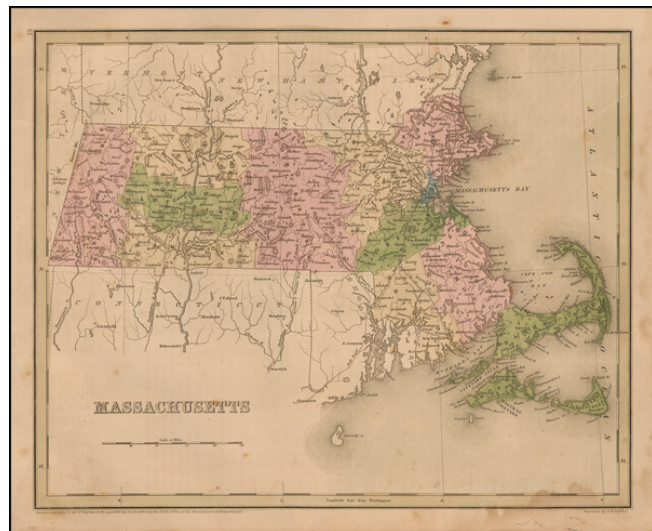

## Massachusetts

**Stock#:** 52356  
**Map Maker:** Bradford  
**Date:** 1846  
**Place:** Boston  
**Color:** Hand Colored  
**Condition:** VG  
**Size:** 10 x 8 inches  
**Price:** \$95.00

### Description:

Interesting and detailed map of Massachusetts, from an early edition of Bradford's Comprehensive Atlas. The map is colored by counties and shows towns, rivers, lakes, bays, harbors, islands and other important places. Bradford's Comprehensive Atlas launched him as one of the prominent cartographic publishers of the period. This and his larger atlases, published first in 1838, were one of the most popular of the period.