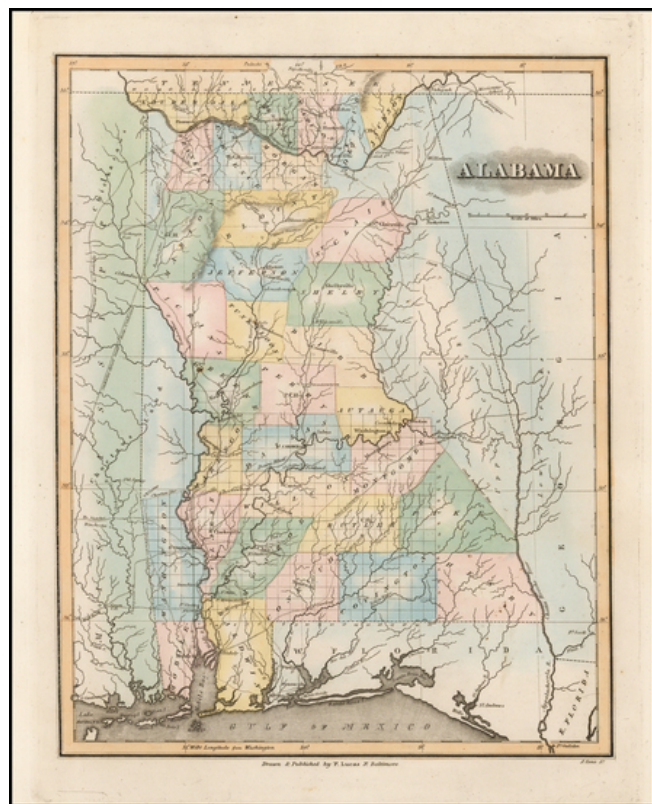

## Alabama

**Stock#:** 52347  
**Map Maker:** Lucas Jr.  
**Date:** 1822  
**Place:** Baltimore  
**Color:** Hand Colored  
**Condition:** VG+  
**Size:** 11 x 8.5 inches  
**Price:** SOLD

### Description:

One of the earliest separately issued maps of Alabama published by Fielding Lucas.

Many of the early counties are not yet formed, especially along the Georgia border. Includes early towns, roads, rivers, some townships, Indian paths and villages and other early details.

Striking example of Fielding Lucas' fine work, which distinguished him as the best publisher of the era. His maps are printed on a higher quality paper than contemporary maps by Carey & Lea and demonstrate a superior engraving quality and more attractive coloring style. Lucas' maps are highly desirable and increasingly scarce. A fine example of this highly desirable map, issued by one of the most important early American publishers, which are now virtually unobtainable in atlas form and rarely appear on the market in individual maps.