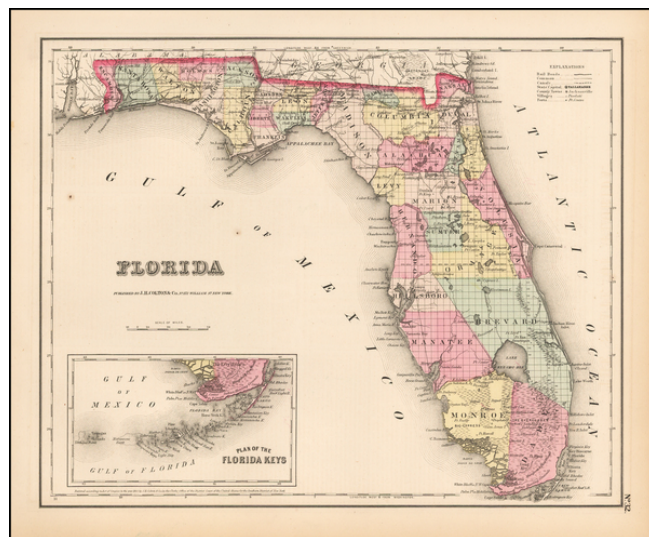

Barry Lawrence Ruderman Antique Maps Inc.

7407 La Jolla Boulevard
La Jolla, CA 92037

www.raremaps.com

(858) 551-8500
blr@raremaps.com

Florida

Stock#: 52333
Map Maker: Colton
Date: 1857
Place: New York
Color: Hand Colored
Condition: VG+
Size: 15 x 12 inches
Price: \$125.00

Description:

Detailed map of Florida, colored by counties. Shows railroads, roads, towns, rivers, swamps, lakes, islands, forts, etc. Large inset Plan of the Keys. South Florida consists of Brevard, Manatee, Monroe and Dade Counties only. An excellent pre-Civil War map.