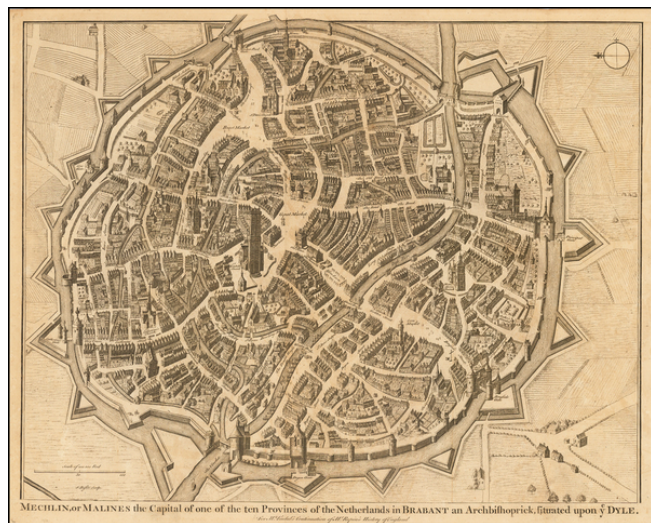

**Barry Lawrence Ruderman  
Antique Maps Inc.**

7407 La Jolla Boulevard  
La Jolla, CA 92037

www.raremaps.com

(858) 551-8500  
blr@raremaps.com

---

**Mechlin, or Malines the Capital of one of the ten Provinces of the Netherlands in  
Brabant an Archbishoprick, situated upon ye Dyle.**

**Stock#:** 52280  
**Map Maker:** Rapin de Thoyras  
**Date:** 1746  
**Place:** London  
**Color:** Uncolored  
**Condition:** VG+  
**Size:** 18.5 x 15 inches  
**Price:** SOLD

**Description:**

Detailed plan of the City of Mechelen, including fortifications, town plan, roads, farms, rivers, and a decorative compass rose. From *Tindal's Continuation of Rapin's History*.