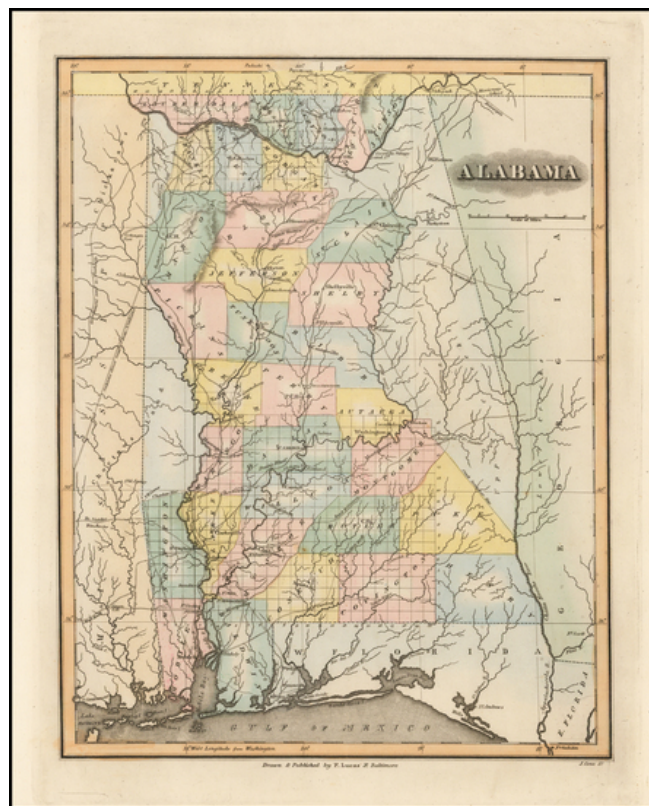

Barry Lawrence Ruderman Antique Maps Inc.

7407 La Jolla Boulevard
La Jolla, CA 92037

www.raremaps.com

(858) 551-8500
blr@raremaps.com

Alabama

Stock#: 52272
Map Maker: Lucas Jr.
Date: 1822
Place: Baltimore
Color: Hand Colored
Condition: VG+
Size: 11 x 8.5 inches
Price: SOLD

Description:

One of the earliest separately issued maps of Alabama published by Fielding Lucas.

Many of the early counties are not yet formed, especially along the Georgia border. Includes early towns, roads, rivers, some townships, Indian paths and villages and other early details.

Striking example of Fielding Lucas' fine work, which distinguished him as the best publisher of the era. His maps are printed on a higher quality paper than contemporary maps by Carey & Lea and demonstrate a superior engraving quality and more attractive coloring style. Lucas' maps are highly desirable and increasingly scarce. A fine example of this highly desirable map, issued by one of the most important early American publishers, which are now virtually unobtainable in atlas form and rarely appear on the market in individual maps.