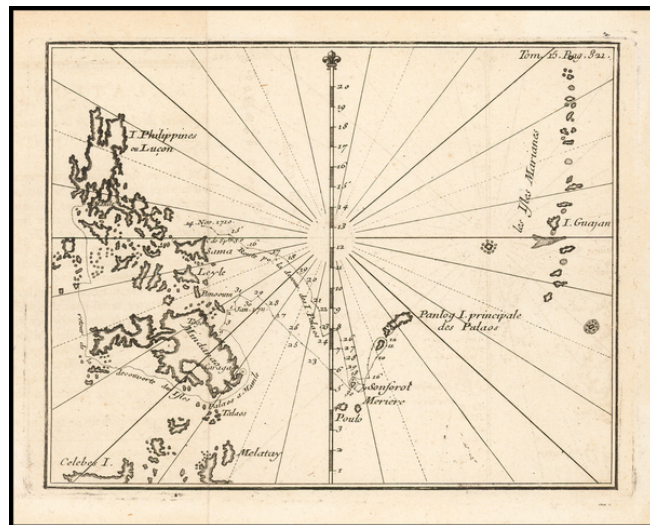

Barry Lawrence Ruderman Antique Maps Inc.

7407 La Jolla Boulevard
La Jolla, CA 92037

www.raremaps.com

(858) 551-8500
blr@raremaps.com

(Philippines & Marianas)

Stock#: 52261
Map Maker: Anonymous
Date: 1740 circa
Place: Paris
Color: Uncolored
Condition: VG+
Size: 6.5 x 5 inches
Price: SOLD

Description:

Rare small map of the Philippines, from an unidentified French source.

Shows the tracks of Captain Edward Cooke's expedition through the region in 1710 and 1711.

Detailed Condition: