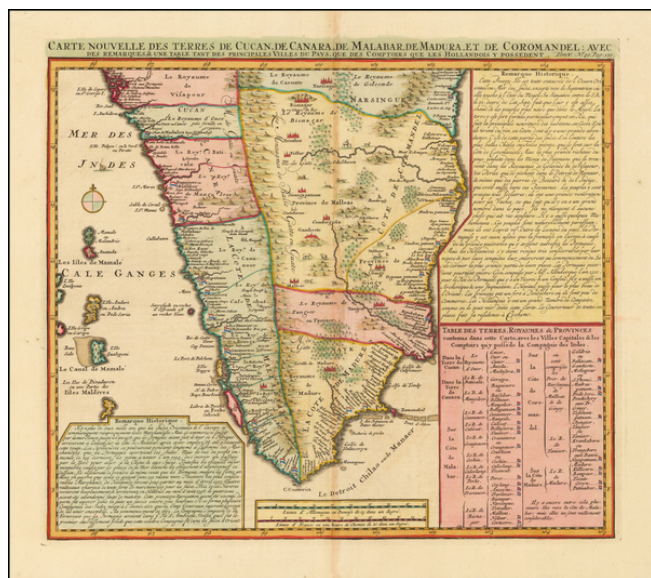

**Barry Lawrence Ruderman
Antique Maps Inc.**

7407 La Jolla Boulevard
La Jolla, CA 92037

www.raremaps.com

(858) 551-8500
blr@raremaps.com

**Carte Nouvelle des Terres de Cucan, de Canara, de Malabar, de Madura, et de
Coromandel ...**

Stock#: 52197
Map Maker: Chatelain
Date: 1719
Place: Amsterdam
Color: Hand Colored
Condition: VG
Size: 17.5 x 15 inches
Price: \$ 375.00

Description:

India south of Goa, from Chatelain's monumental *Atlas Historique*, published in Amsterdam.

The map includes three text boxes giving particulars of the region and its divisions. Interior details include the Western Ghats and wild animals among the forests and hills. After a map by H. Reland (1676-1718) a Utrecht professor who specialized in Asian languages, geography and religions.

Detailed Condition:

Minor discoloration at centerfold.