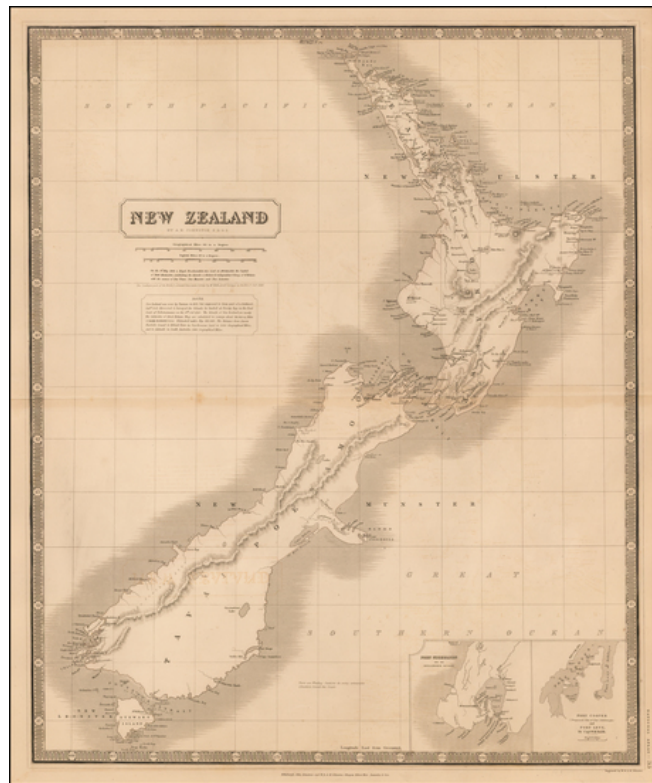

Barry Lawrence Ruderman Antique Maps Inc.

7407 La Jolla Boulevard
La Jolla, CA 92037

www.raremaps.com

(858) 551-8500
blr@raremaps.com

New Zealand

Stock#: 52188
Map Maker: Johnston
Date: 1845
Place: Edinburgh
Color: Outline Color
Condition: VG
Size: 17 x 22.5 inches
Price: \$ 275.00

Description:

Excellent large map of New Zealand, which is now beginning to include some interior detail.

One of the largest maps of New Zealand to appear in a commercial atlas in the 19th Century. Decorative Piano Key border. Fine example, on thick heavy paper.

Detailed Condition:

Toning and discoloration at centerfold.