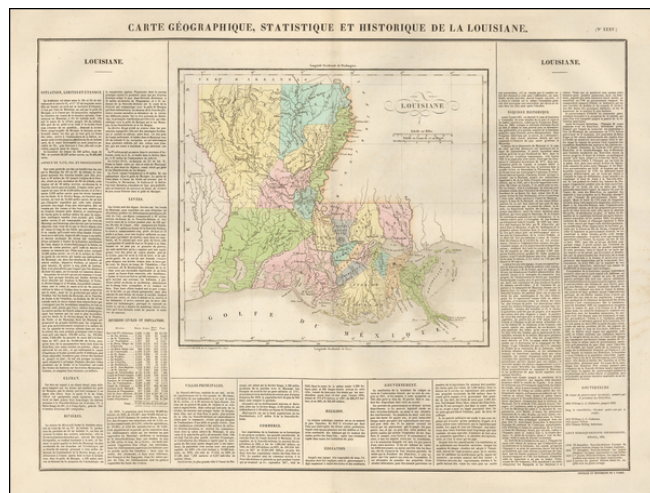

## Carte Géographique, Statistique Et Historique De La Louisiane

**Stock#:** 52178  
**Map Maker:** Buchon  
**Date:** 1825  
**Place:** Paris  
**Color:** Hand Colored  
**Condition:** VG+  
**Size:** 24 x 18.5 inches  
**Price:** SOLD

#### *The first French Map of the State of Louisiana.*

Detailed map of Louisiana, published by Buchon in Paris in 1825, the earliest map of the newly formed State of Louisiana published outside the United States.