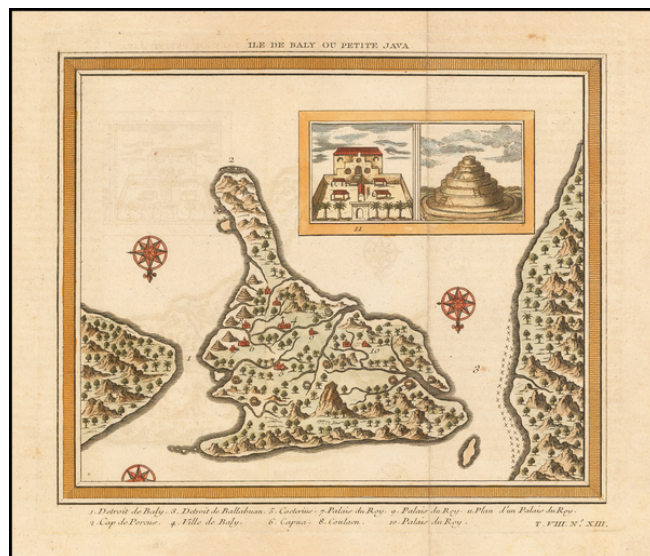

## Ile de Baly ou Petite Java

**Stock#:** 52175  
**Map Maker:** Schley  
**Date:** 1770 circa  
**Place:** Amsterdam  
**Color:** Hand Colored  
**Condition:** VG+  
**Size:** 7.5 x 8.5 inches  
**Price:** SOLD

### Description:

Fine early map of Bali, published in Amsterdam by Jacob Van Schley.

The map includes a key for important place names and the palaces of the King.

The map is based on a map published at the end of the 17th century, created by Willem Lodewijcksz, a member of Cornelius de Houtman's pioneering voyage to the East Indies in 1595-97. Most of the subsequent maps of Bali produced by cartographers over the next two centuries are based on the Lodewijcksz map.