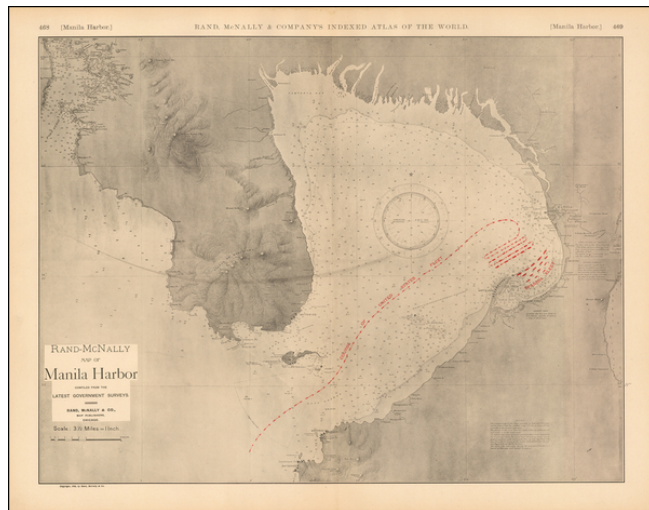

## Map of Manila Harbor Compiled From the Latest Government Surveys

**Stock#:** 52154  
**Map Maker:** Rand McNally & Company  
**Date:** 1898  
**Place:** Chicago  
**Color:** Uncolored  
**Condition:** VG+  
**Size:** 20 x 14 inches  
**Price:** \$ 275.00

### Description:

Scarce map of Manila Harbor, published by Rand McNally in 1898.