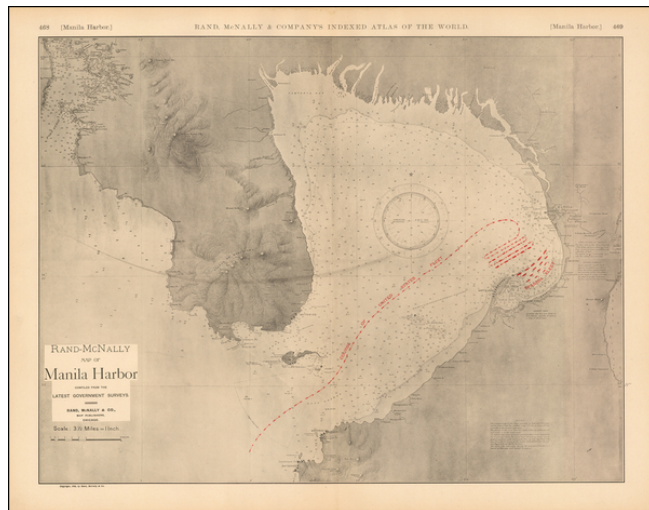

Barry Lawrence Ruderman Antique Maps Inc.

7407 La Jolla Boulevard
La Jolla, CA 92037

www.raremaps.com

(858) 551-8500
blr@raremaps.com

Map of Manila Harbor Compiled From the Latest Government Surveys

Stock#: 52154
Map Maker: Rand McNally & Company
Date: 1898
Place: Chicago
Color: Uncolored
Condition: VG+
Size: 20 x 14 inches
Price: \$275.00

Description:

Scarce map of Manila Harbor, published by Rand McNally in 1898.

Detailed Condition: