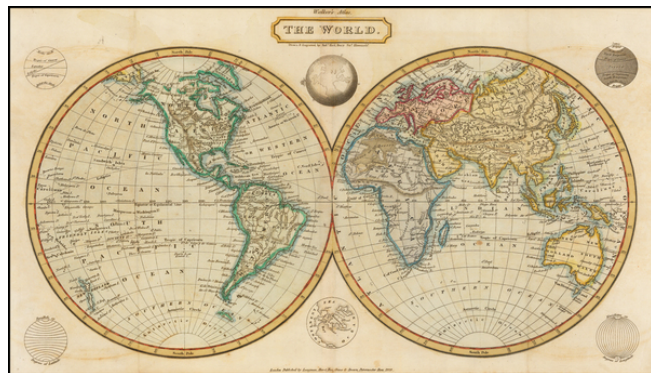

Barry Lawrence Ruderman Antique Maps Inc.

7407 La Jolla Boulevard
La Jolla, CA 92037

www.raremaps.com

(858) 551-8500
blr@raremaps.com

The World

Stock#: 52109
Map Maker: Walker
Date: 1823
Place: London
Color: Hand Colored
Condition: VG
Size: 14.5 x 8 inches
Price: \$275.00

Description:

Elegant double hemisphere map of the world, containing many early cartographic myths and errors.

No Antarctic is shown. Australia still has a curious incomplete coastline. The coastline of New Zealand is similarly inaccurate.

The Northwest Coast of America reflects the recent discoveries of Vancouver and La Perouse, but still predates Lewis & Clark's arrival. The Coastline of Alaska is highly inaccurate and the Northwest passage is still undiscovered.

Hawaii is recently discovered.

Detailed Condition: