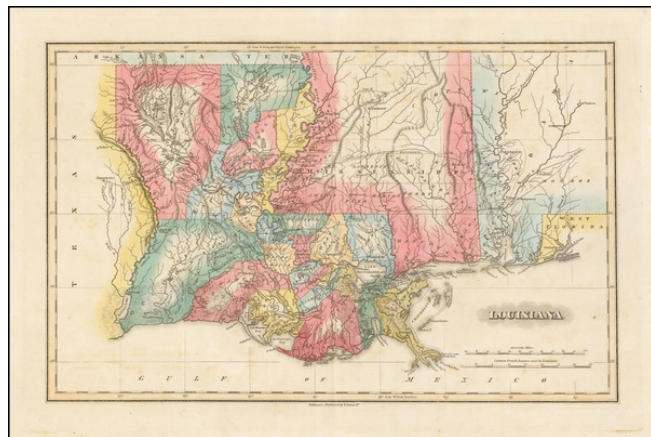

## Louisiana (with parts of Mississippi & Alabama)

**Stock#:** 52088  
**Map Maker:** Lucas Jr.  
**Date:** 1823  
**Place:** Baltimore  
**Color:** Hand Colored  
**Condition:** VG+  
**Size:** 12 x 10 inches  
**Price:** \$875.00

### Description:

Striking example of Fielding Lucas' finely executed map of Louisiana.

The map shows Louisiana before the formation of a number of its northern Parishes, along with a fine early depiction of Mississippi and western Alabama, only a few years after creation of Alabama Territory.

Lucas's maps were typically printed on a higher quality paper than contemporary maps by Carey & Lea and demonstrate a superior engraving quality and more attractive coloring style.

The state is hand colored by counties, showing towns, rivers, roads, forts and other places of interest.

Lucas' maps are highly desirable and increasingly rare on the market.