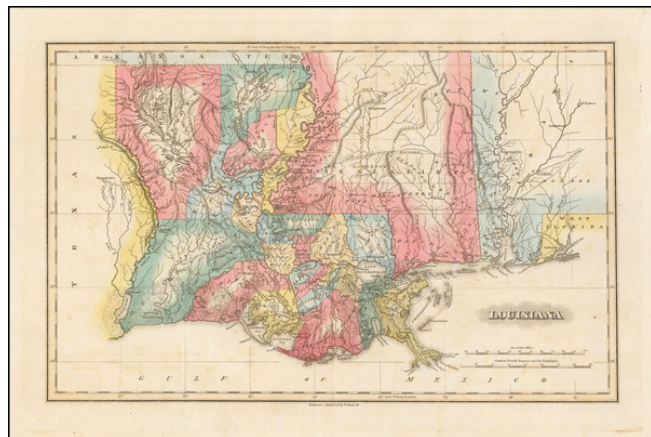

Barry Lawrence Ruderman Antique Maps Inc.

7407 La Jolla Boulevard
La Jolla, CA 92037

www.raremaps.com

(858) 551-8500
blr@raremaps.com

Louisiana (with parts of Mississippi & Alabama)

Stock#: 52088
Map Maker: Lucas Jr.
Date: 1823
Place: Baltimore
Color: Hand Colored
Condition: VG+
Size: 12 x 10 inches
Price: \$875.00

Description:

Striking example of Fielding Lucas' finely executed map of Louisiana.

The map shows Louisiana before the formation of a number of its northern Parishes, along with a fine early depiction of Mississippi and western Alabama, only a few years after creation of Alabama Territory.

Lucas's maps were typically printed on a higher quality paper than contemporary maps by Carey & Lea and demonstrate a superior engraving quality and more attractive coloring style.

The state is hand colored by counties, showing towns, rivers, roads, forts and other places of interest.

Lucas' maps are highly desirable and increasingly rare on the market.

Detailed Condition: