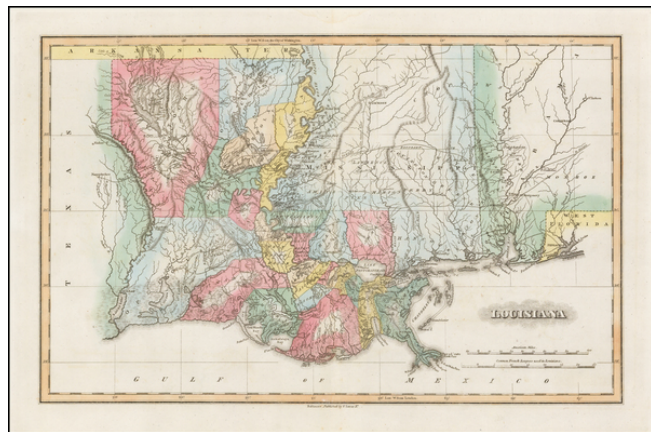

Barry Lawrence Ruderman Antique Maps Inc.

7407 La Jolla Boulevard
La Jolla, CA 92037

www.raremaps.com

(858) 551-8500
blr@raremaps.com

Louisiana

Stock#: 52087
Map Maker: Lucas Jr.
Date: 1823
Place: Baltimore
Color: Hand Colored
Condition: VG+
Size: 17.5 x 12 inches
Price: SOLD

Description:

Striking example of Fielding Lucas' finely executed map of Louisiana.

The map shows Louisiana before the formation of a number of its northern Parishes, along with a fine early depiction of Mississippi and western Alabama, only a few years after the creation of Alabama Territory.

Lucas's maps were typically printed on a higher quality paper than contemporary maps by Carey & Lea and demonstrate a superior engraving quality and more attractive coloring style.

The state is hand colored by counties, showing towns, rivers, roads, forts and other places of interest.

Lucas' maps are highly desirable and increasingly rare on the market.

Detailed Condition: