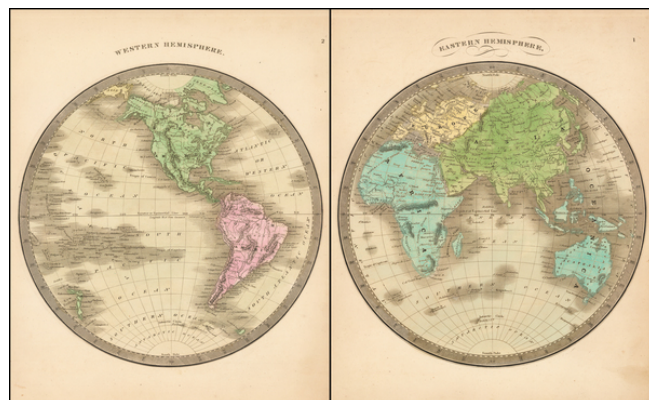

Barry Lawrence Ruderman Antique Maps Inc.

7407 La Jolla Boulevard
La Jolla, CA 92037

www.raremaps.com

(858) 551-8500
blr@raremaps.com

Western Hemisphere and Eastern Hemisphere

Stock#: 52085
Map Maker: Greenleaf
Date: 1842
Place: Brattleboro, VT
Color: Hand Colored
Condition: VG+
Size: 12.5 x 10.5 inches
Price: SOLD

Description:

Interesting maps of the Western and Eastern Hemispheres by Greenleaf, two of 4 hemispheric map projections in his *New Universal Atlas*.

The Western Hemisphere shows a nice depiction of North America, New Zealand and the Pacific Ocean. A massive unnamed San Francisco Bay is considerably out of scale, but a fascinating anomaly.

The Eastern Hemisphere provides a nice depiction of the evolving shape of the Australian continent (still called New Holland) and the lack of knowledge in the South Polar regions.

Detailed Condition: