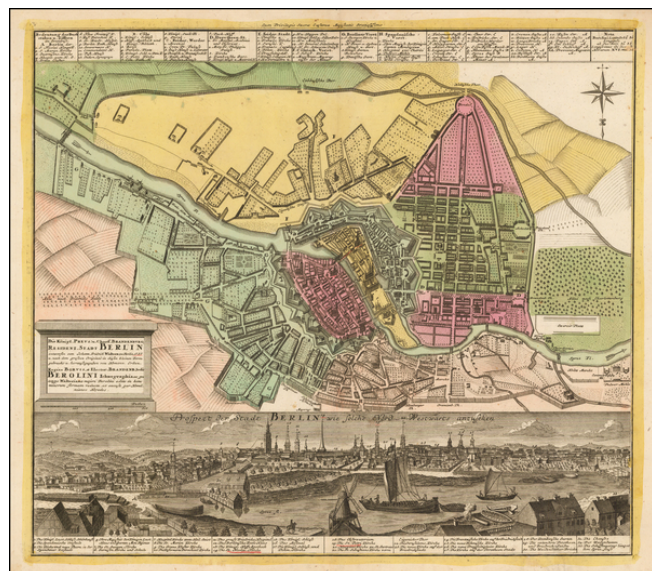

Barry Lawrence Ruderman Antique Maps Inc.

7407 La Jolla Boulevard
La Jolla, CA 92037

www.raremaps.com

(858) 551-8500
blr@raremaps.com

(Berlin) Die Konigl. Preus. u. Churf. Brandenburg. Residenz-Stadt Berlin . . .

Stock#: 52071
Map Maker: Homann Heirs
Date: 1740 circa
Place: Nuremberg
Color: Hand Colored
Condition: VG
Size: 22.5 x 19.5 inches
Price: \$ 1,900.00

Description:

Striking plan of Berlin, with a detailed panoramic view of the city at the bottom, with a key locating 33 landmarks.

Homann engraved views of a number of the major European cities during the early 18th century, which were added to his composite atlases.

Detailed Condition:

Old color.