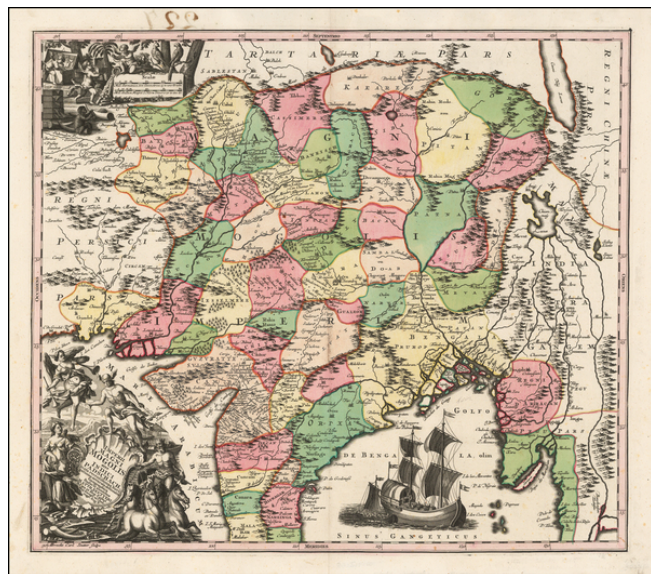

**Barry Lawrence Ruderman  
Antique Maps Inc.**

7407 La Jolla Boulevard  
La Jolla, CA 92037

www.raremaps.com

(858) 551-8500  
blr@raremaps.com

---

**Imperii Magni Mogolis sive Indici Padschach juxta recentissimas Navigationes  
accurrata delineatio . . .**

**Stock#:** 52037  
**Map Maker:** Seutter  
**Date:** 1728 circa  
**Place:** Augsburg  
**Color:** Hand Colored  
**Condition:** VG+  
**Size:** 22.5 x 19.5 inches  
**Price:** \$ 575.00

**Description:**

Detailed map of India, extending from the Ganges to Eastern Persia and North to the Mont de Caucause (Himalayas).

Colored by provinces. Includes 2 large decorative vignettes and a sailing ship.

**Detailed Condition:**