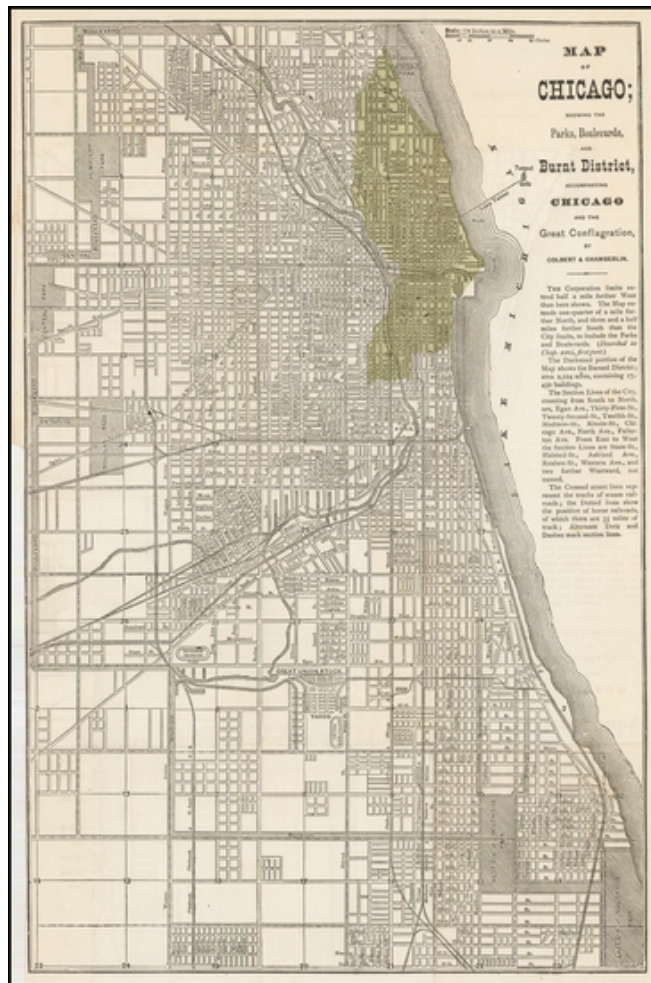

Barry Lawrence Ruderman Antique Maps Inc.

7407 La Jolla Boulevard
La Jolla, CA 92037

www.raremaps.com

(858) 551-8500
blr@raremaps.com

Map of Chicago; showing the Parks, Boulevards, and Burnt District . . .

Stock#: 51994
Map Maker: Colbert & Chamberlin
Date: 1872
Place: Chicago
Color: Hand Colored
Condition: VG+
Size: 15 x 10 inches
Price: SOLD

Description:

Early map of Chicago issued shortly after the 1871 Fire.

The darkened portion of the map shows the Burned District consisting of 2,124 acres and containing 17,450 buildings.

A scarce map -- this is the first example we have offered.

Detailed Condition: