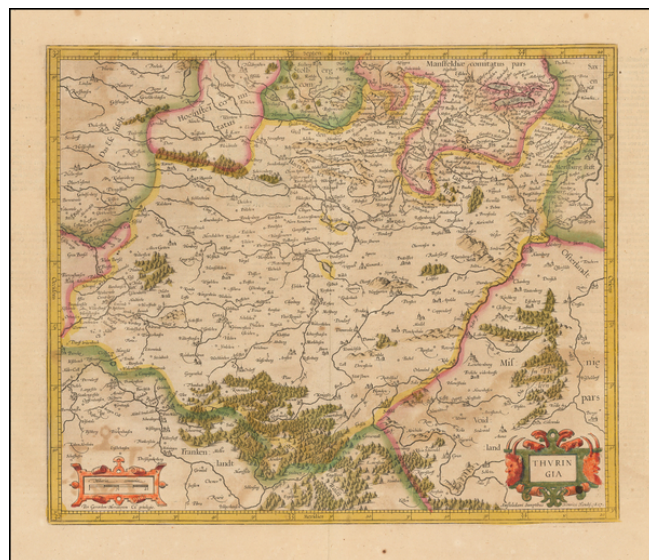

Barry Lawrence Ruderman Antique Maps Inc.

7407 La Jolla Boulevard
La Jolla, CA 92037

www.raremaps.com

(858) 551-8500
blr@raremaps.com

Thuringia . . . 1627

Stock#: 51976
Map Maker: Hondius
Date: 1627 circa
Place: Amsterdam
Color: Hand Colored
Condition: VG
Size: 19 x 14 inches
Price: \$175.00

Description:

Old color example of Hondius' regional map of Germany, from the *Atlas Sive Cosmographia*.

The map is centered on Erfurt, Weimar and Gotha.

Detailed Condition:

Old color. Minor color offsetting.